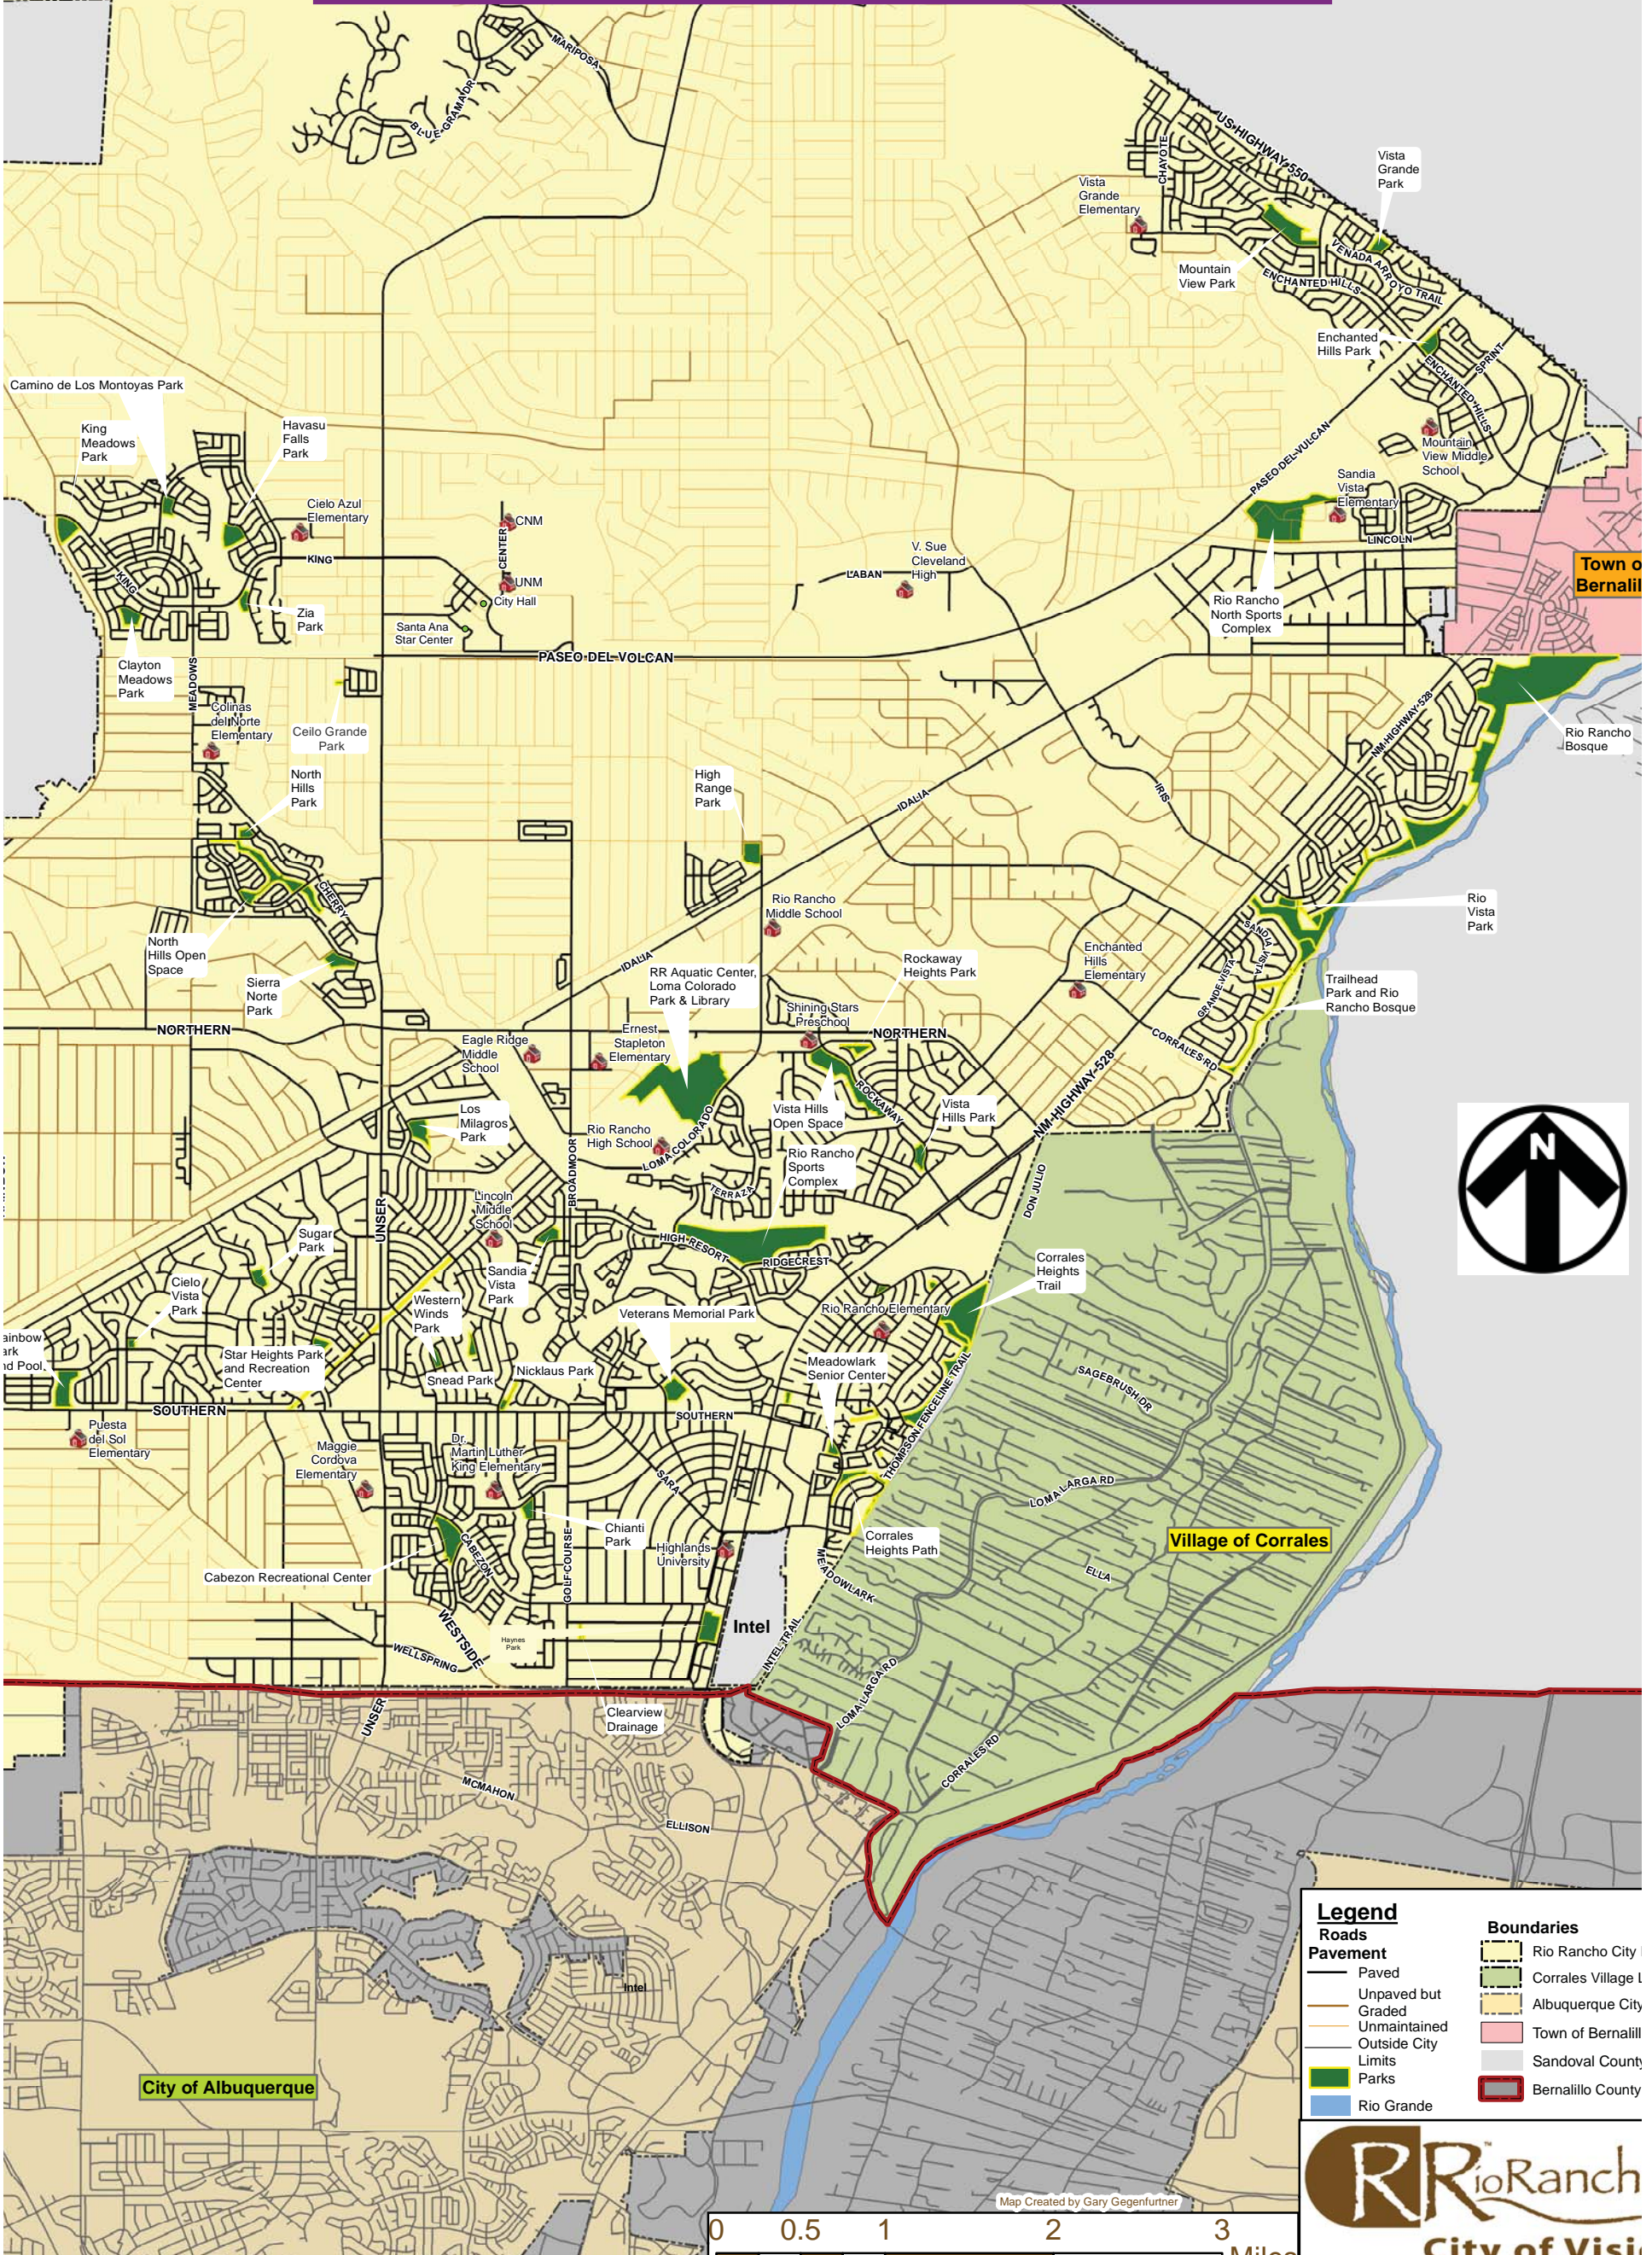

Map of Parks & Facilities

Disclaimer: While every effort has been made to accurately depict the mapped area, errors and omissions may occur. "A map is like any other illustration or model and can only be an approximation. This map is not a survey, nor is it a zone map. It is intended for use as a land use management and planning tool. Therefore, no guarantee or warranty, expressed or implied, is given as to the fitness of this data for any other purpose.

Legend	
Roads	Boundaries
Paved	Rio Rancho City
Unpaved but Graded	Corrales Village
Unmaintained	Albuquerque City
Outside City	Town of Bernalillo
Limits	Sandoval County
Parks	Bernalillo County
Rio Grande	

Map Created by Gary Gegenfurtner
0 0.5 1 2 3 Miles